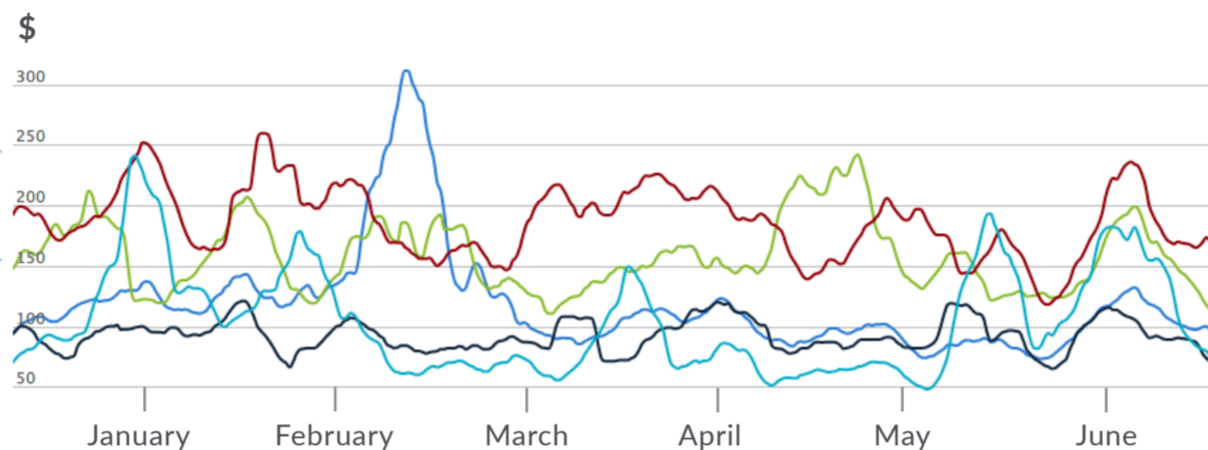

PERFORMANCE CHARTS

TOP SELLERS

By month ▼

SALES TYPES

Inside/outside ▼

TAKE ACTION

TRANSFER LEAD

TO:

LEAD ID: select active lead ID ▼

TYPE: default ▼

MESSAGE:

check if important **SEND**

Welcome, Ted Underhill

Log Out ▼

PERFORMANCE CHARTS

TOP SELLERS

by month ▼

Thompson, Emily Coctosen, John Stanwick, Gail Underhill, Ted
Fletcher, Irwin

More reports:

TAKE ACTION

TRANSFER LEAD

TO:

LEAD ID: ▼

TYPE: ▼