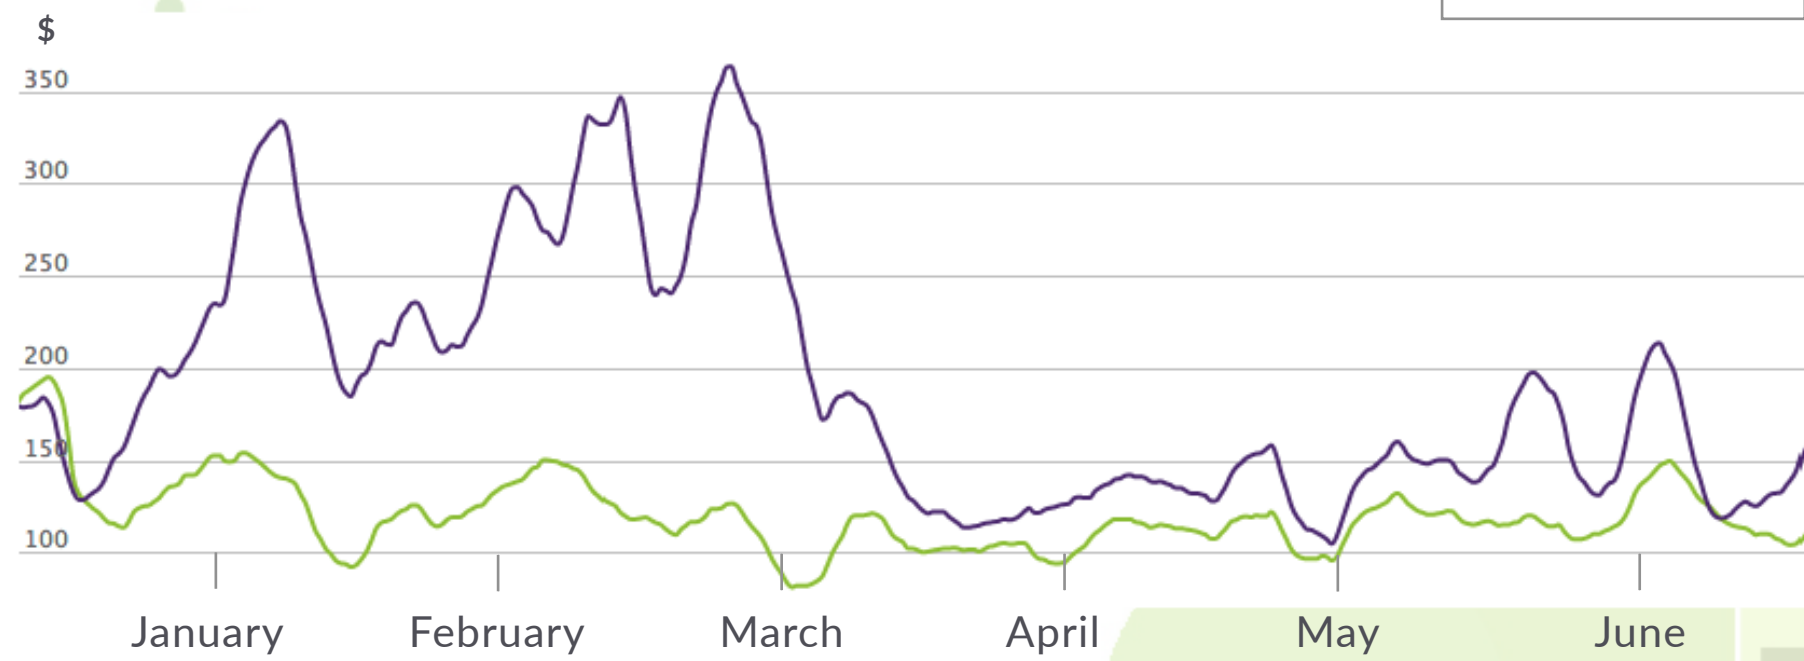

PERFORMANCE CHARTS

TOP SELLERS

By month ▼

SALES TYPES

Inside/outside ▼

TAKE ACTION

TRANSFER LEAD

TO:

LEAD ID: select active lead ID ▼

TYPE: default ▼

MESSAGE:

check if important **SEND**

Welcome, Ted Underhill

Log Out ▼

PERFORMANCE CHARTS

TOP SELLERS