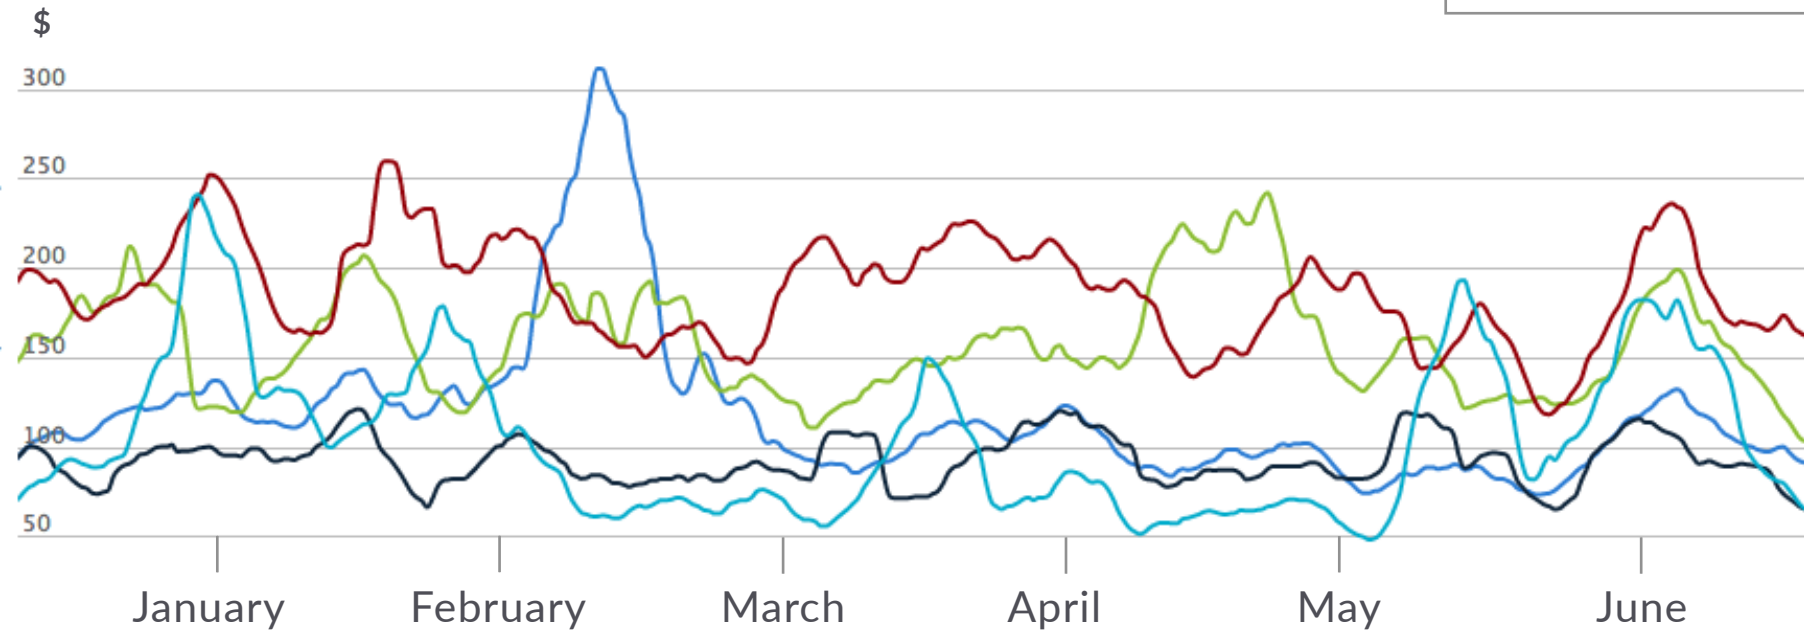

PERFORMANCE CHARTS

TOP SELLERS

By month ▼

SALES TYPES

Inside/outside ▼

TAKE ACTION

TRANSFER LEAD

TO:

LEAD ID: select active lead ID ▼

TYPE: default ▼

MESSAGE:

check if important **SEND**

Welcome, Ted Underhill

Log Out ▼

PERFORMANCE CHARTS

TOP SELLERS